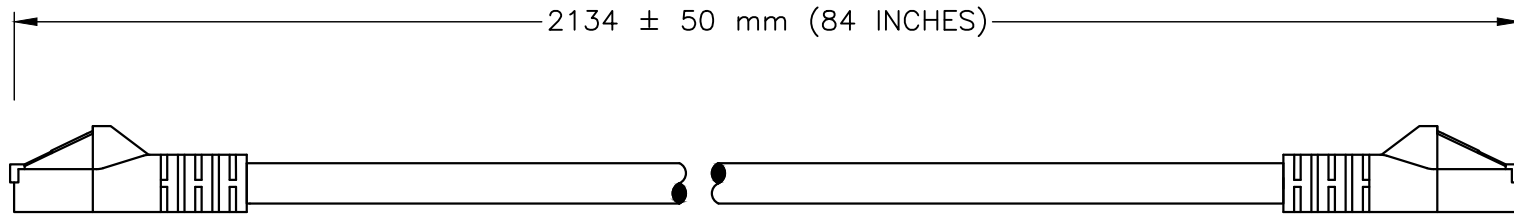

CERTIFICATIONS

ROHS

CAT6 MALE PLUG

CAT6 MALE PLUG

SPECIFICATIONS:

1. OVERALL LENGTH: 7 FEET
2. WIRE: 24 AWG
3. SHIELD TYPE: UNSHIELDED
4. CABLE END 1: CAT6 MALE PLUG
5. CABLE END 2: CAT6 MALE PLUG
6. DIAMETER: 0.217 INCHES
7. WEIGHT: 0.15 LBS / 0.07 KG
8. COLOR: BLACK
9. MISCELLANEOUS:

ALL DIMENSIONS ARE IN MILLIMETERS

**WORLD CORD SETS, INC.**

TEL (860)763-2100  
FAX (860)763-1183

www.WorldCordSets.com  
sales@WorldCordSets.com

TITLE

CAT6 ETHERNET PATCH CABLE, SNAGLESS/MOLDED BOOT

THIS DOCUMENT AND THE INFORMATION CONTAINED HEREIN ARE THE PROPRIETARY CONFIDENTIAL PROPERTY OF WORLD CORD SETS. NO USE OR REPRODUCTION IN PART OR WHOLE MAY BE MADE WITHOUT WRITTEN PERMISSION FROM WORLD CORD SETS.