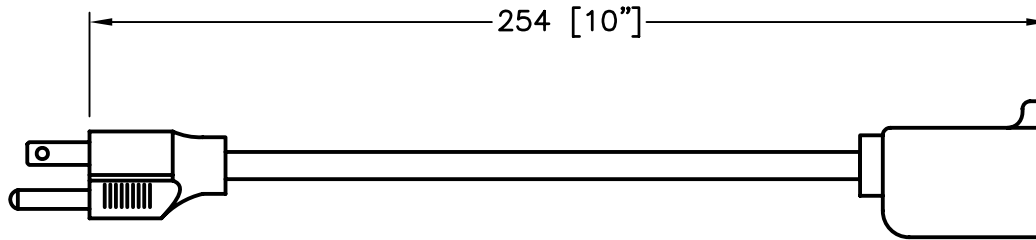

APPROVALS

UL C-UL

NEMA 5-15P

NEMA 5-20R

SPECIFICATIONS:

1. OVERALL LENGTH: 10 INCHES
2. CONDUCTORS: 12 AWG x 3 NACC
3. JACKET: SJTOW 105c BLACK
4. PLUG: NEMA 5-15P
5. CONNECTOR: NEMA 5-20R
6. RATED: 15A 125V
7. PUT-UP: BULK
8. WEIGHT(APPROX): 0.34 LBS / 0.15 kg

SCALE
NONE

DATE
02-01-2012

PART NO.
515520-J-010

REV
-