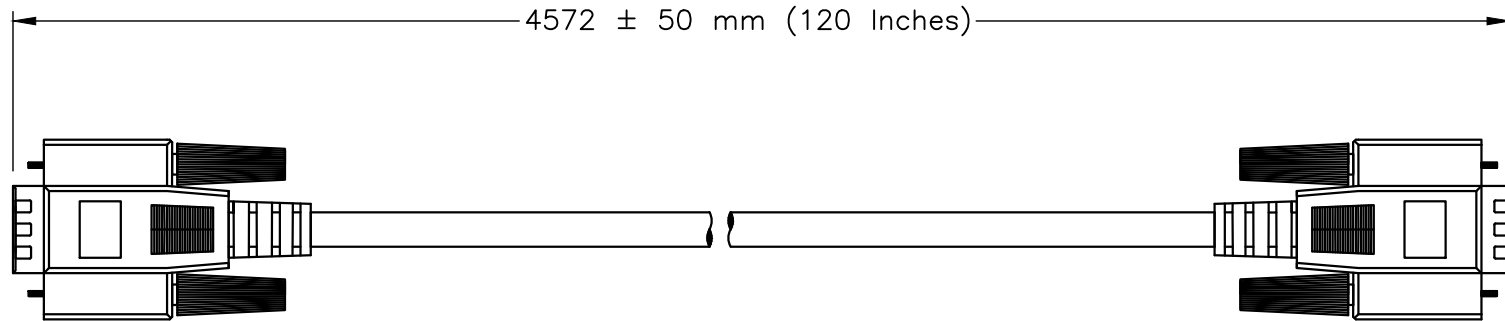

CERTIFICATIONS

ROHS

VGA MALE  
(ROTATED 90°)

VGA MALE  
(ROTATED 90°)

**SPECIFICATIONS:**

- 1. OVERALL LENGTH: 15 FEET
- 2. JACKET DIAMETER: 6 mm
- 3. PLUG: VGA MALE, BEIGE
- 4. CONNECTOR: VGA MALE, BEIGE
- 5. PUT-UP: COILED
- 6. WEIGHT (APPROX): 0.75 LBS / 0.35 Kg
- 7. MISCELLANEOUS:

**WORLD CORD SETS, INC.**

TEL (860)763-2100  
FAX (860)763-1183

www.WorldCordSets.com  
sales@WorldCordSets.com

TITLE

15 FT BEIGE HD15 VIDEO CABLE WITH FERRITES

THIS DOCUMENT AND THE INFORMATION CONTAINED HEREIN ARE THE PROPRIETARY CONFIDENTIAL PROPERTY OF WORLD CORD SETS. NO USE OR REPRODUCTION IN PART OR WHOLE MAY BE MADE WITHOUT WRITTEN PERMISSION FROM WORLD CORD SETS.