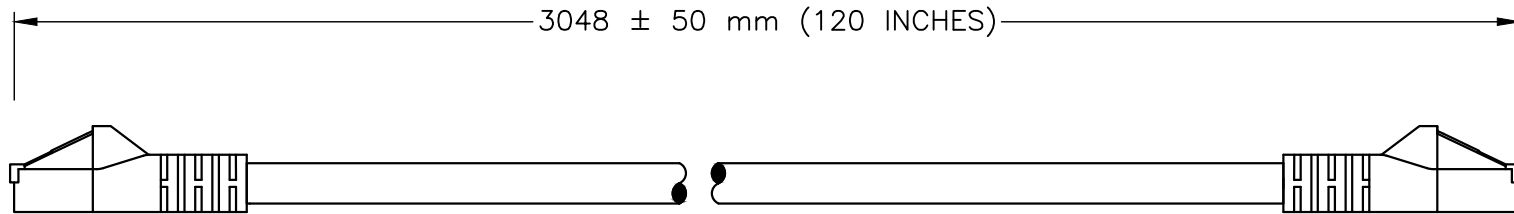

CERTIFICATIONS

ROHS

CAT6 MALE PLUG

CAT6 MALE PLUG

SPECIFICATIONS:

1. OVERALL LENGTH: 10 FEET
2. WIRE: 24 AWG
3. SHIELD TYPE: UNSHIELDED
4. CABLE END 1: CAT6 MALE PLUG
5. CABLE END 2: CAT6 MALE PLUG
6. DIAMETER: 0.217 INCHES
7. WEIGHT: 0.3 LBS / 0.14 KG
8. COLOR: RED
9. MISCELLANEOUS:

ALL DIMENSIONS ARE IN MILLIMETERS

**WORLD CORD SETS, INC.**

TEL (860)763-2100  
FAX (860)763-1183

www.WorldCordSets.com  
sales@WorldCordSets.com

TITLE  
CAT6 ETHERNET PATCH CABLE, SNAGLESS/MOLDED BOOT

THIS DOCUMENT AND THE INFORMATION CONTAINED HEREIN ARE THE PROPRIETARY CONFIDENTIAL PROPERTY OF WORLD CORD SETS. NO USE OR REPRODUCTION IN PART OR WHOLE MAY BE MADE WITHOUT WRITTEN PERMISSION FROM WORLD CORD SETS.

SCALE NONE	DATE 06-13-2018	PART NO. <b>4545U.60120.5B</b>	REV —
---------------	--------------------	-----------------------------------	----------