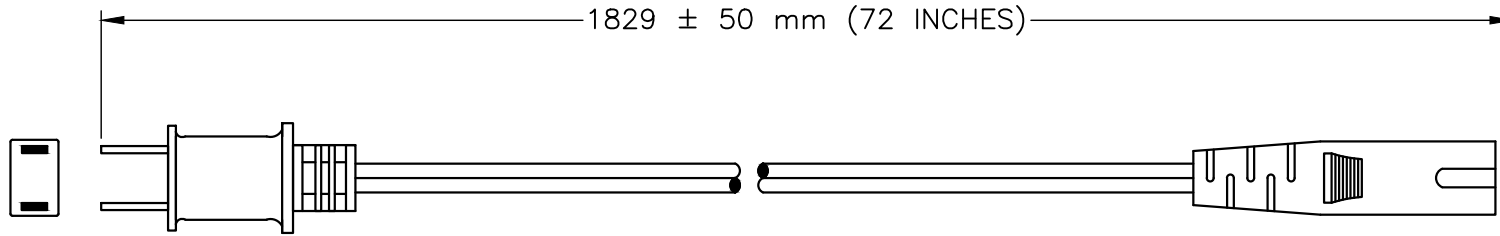

STANDARDS

NEMA 5-15P IEC 60320

NEMA 1-15P

IEC 60320, C-7

SPECIFICATIONS:

- 1. OVERALL LENGTH: 6 FEET
- 2. CONDUCTORS: 18 AWG x 2
- 3. JACKET: SPT-2, 105°C, BLACK
- 4. PLUG: NEMA 1-15P, STRAIGHT, BLACK
- 5. CONNECTOR: IEC 60320 C-7, STRAIGHT, BLACK
- 6. RATED: 10 AMPERE 125 VOLT
- 7. PUT-UP: HANKED
- 8. WEIGHT: 0.2 LBS / .09 KG
- 9. MISCELLANEOUS: