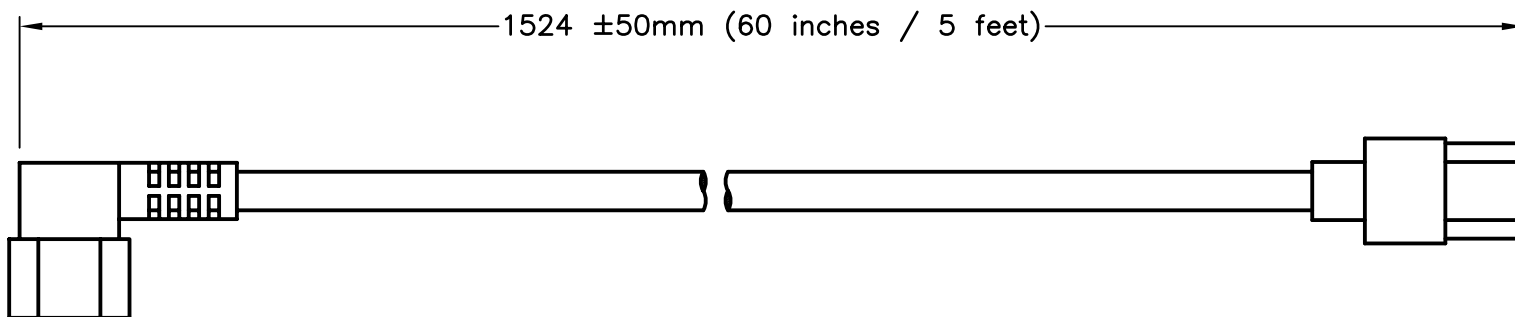

ALL DIMENSIONS ARE IN MILLIMETERS

IEC 60320
C-13. STRAIGHT

IEC 60320
C-14. LEFT ANGLE

SPECIFICATIONS:

1. OVERALL LENGTH: 1524 mm (60 inches / 5 feet)
2. CONDUCTORS: 18awg-3c
3. JACKET: SJT(OW), BLACK
4. PLUG: IEC 60320 C14, LEFT ANGLE, BLACK
5. CONNECTOR: IEC 60320 C13, STRAIGHT, BLACK
6. RATED: 10 AMPERE 250 VOLT
7. PUT-UP: BULK
8. WEIGHT (APPROX): 0.40 LBS / 0.18 Kg
9. MISCELLANEOUS:

WORLD CORD SETS, INC.

TEL (860)763-2100
FAX (860)763-1183

www.WorldCordSets.com
sales@WorldCordSets.com

TITLE

DETACHABLE CORD SET C14LA C13 5FT 10A 250V

THIS DOCUMENT AND THE INFORMATION CONTAINED HEREIN ARE THE PROPRIETARY CONFIDENTIAL PROPERTY OF WORLD CORD SETS.
NO USE OR REPRODUCTION IN PART OR WHOLE MAY BE MADE WITHOUT WRITTEN PERMISSION FROM WORLD CORD SETS.