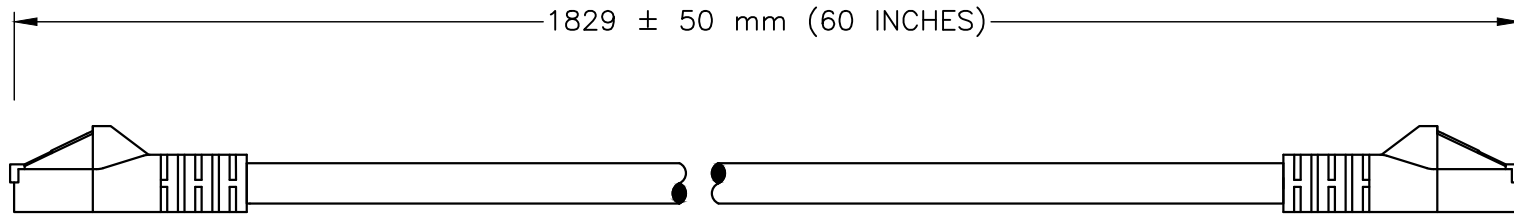

CERTIFICATIONS

ROHS

CAT6 MALE PLUG

CAT6 MALE PLUG

SPECIFICATIONS:

1. OVERALL LENGTH: 5 FEET
2. WIRE: 24 AWG
3. SHIELD TYPE: UNSHIELDED
4. CABLE END 1: CAT6 MALE PLUG
5. CABLE END 2: CAT6 MALE PLUG
6. DIAMETER: 0.217 INCHES
7. WEIGHT: 0.15 LBS / 0.07 KG
8. COLOR: BLUE
9. MISCELLANEOUS:

ALL DIMENSIONS ARE IN MILLIMETERS

**WORLD CORD SETS, INC.**

TEL (860)763-2100  
FAX (860)763-1183

www.WorldCordSets.com  
sales@WorldCordSets.com

TITLE

CAT6 ETHERNET PATCH CABLE, SNAGLESS/MOLDED BOOT

THIS DOCUMENT AND THE INFORMATION CONTAINED HEREIN ARE THE PROPRIETARY CONFIDENTIAL PROPERTY OF WORLD CORD SETS. NO USE OR REPRODUCTION IN PART OR WHOLE MAY BE MADE WITHOUT WRITTEN PERMISSION FROM WORLD CORD SETS.

SCALE  
NONE

DATE  
06-13-2018

PART NO.  
**4545U.60060.4B**

REV  
—