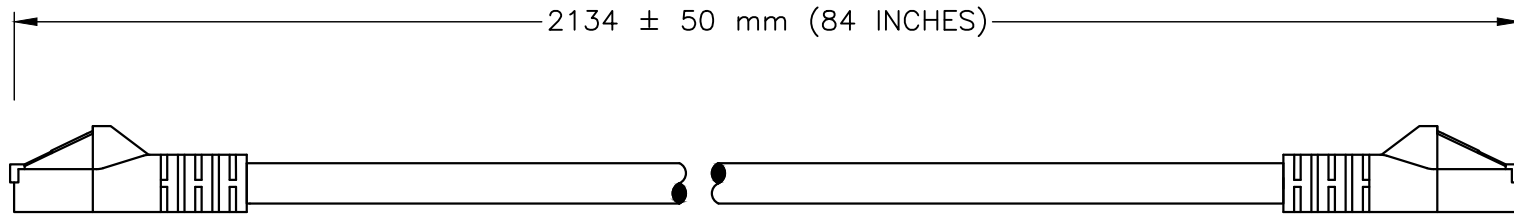

CERTIFICATIONS

ROHS

CAT5E MALE PLUG

CAT5E MALE PLUG

SPECIFICATIONS:

1. OVERALL LENGTH: 7 FEET
2. WIRE: 24 AWG
3. SHIELD TYPE: UNSHIELDED
4. CABLE END 1: CAT5E MALE PLUG
5. CABLE END 2: CAT5E MALE PLUG
6. DIAMETER: 0.217 INCHES
7. WEIGHT: 0.2 LBS / 0.09 Kg
8. COLOR: GRAY
9. MISCELLANEOUS:

ALL DIMENSIONS ARE IN MILLIMETERS

WORLD CORD SETS, INC.

TEL (860)763-2100
FAX (860)763-1183

www.WorldCordSets.com
sales@WorldCordSets.com

TITLE
CAT5e GRAY ETHERNET PATCH CABLE, SNAGLESS/MOLDED

THIS DOCUMENT AND THE INFORMATION CONTAINED HEREIN ARE THE PROPRIETARY CONFIDENTIAL PROPERTY OF WORLD CORD SETS.
NO USE OR REPRODUCTION IN PART OR WHOLE MAY BE MADE WITHOUT WRITTEN PERMISSION FROM WORLD CORD SETS.

SCALE NONE	DATE 06-13-2018	PART NO. 4545U.50084.2B	REV —
---------------	--------------------	-----------------------------------	----------