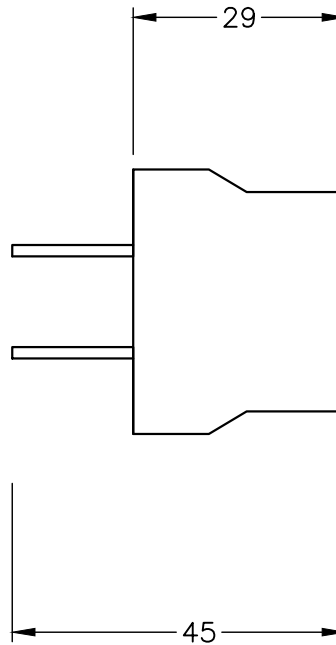

ALL DIMENSIONS ARE IN MILLIMETERS

NEMA 1-15P
NON-POLARIZED
(PLUG SIDE)

EUROPE CEE7/16
(CONNECTOR SIDE)

SPECIFICATIONS:

OVERALL LENGTH: 29 mm (45 WITH BLADES)
PLUG: NEMA 1-15P NON-POLARIZED, BLACK
CONNECTOR: EUROPE CEE7/16 2 PIN, BLACK
RATED: 2.5 AMPERE 250 VOLT

WORLD CORD SETS, INC.

TEL (860)763-2100
FAX (860)763-1183

www.WorldCordSets.com
sales@WorldCordSets.com

TITLE
ADAPTER NEMA 1-15P NON-POLARIZED TO
EUROPE CEE 7/16 2 PIN 2.5A

THIS DOCUMENT AND THE INFORMATION CONTAINED HEREIN ARE THE PROPRIETARY CONFIDENTIAL PROPERTY OF WORLD CORD SETS.
NO USE OR REPRODUCTION IN PART OR WHOLE MAY BE MADE WITHOUT WRITTEN PERMISSION FROM WORLD CORD SETS.

SCALE
NONE

DATE
5-29-2018

PART NO.
AD-115CD

REV
-