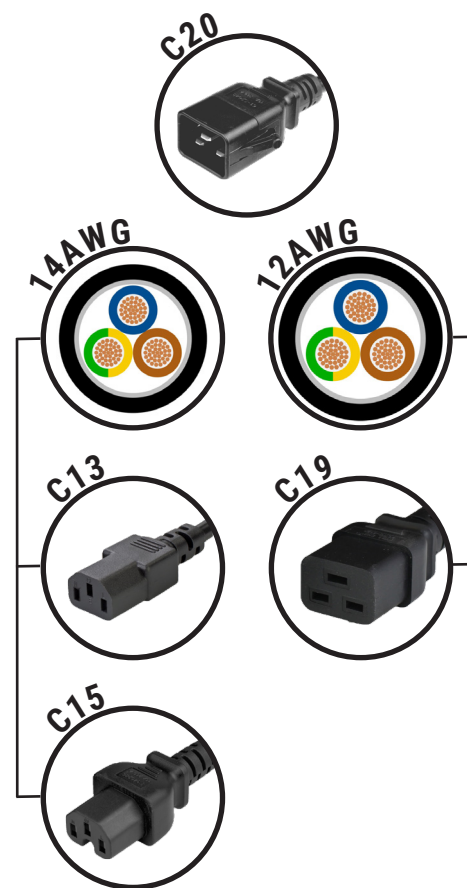

P-Lock Product Sheet

The P-Lock Locking Power Cords are a premium design cable, offering an easy to use locking mechanism engineered for connection with Power Distribution Units commonly used in Data Centers.

We offer the largest stock selection of P-Lock Cables in the World with hundreds of configurations available to choose from.

CONFIGURATIONS

Largest P-Lock Stock in the USA/World

-  BLACK
-  WHITE
-  GREY
-  RED
-  BLUE
-  PURPLE
-  YELLOW
-  ORANGE
-  GREEN
-  PINK