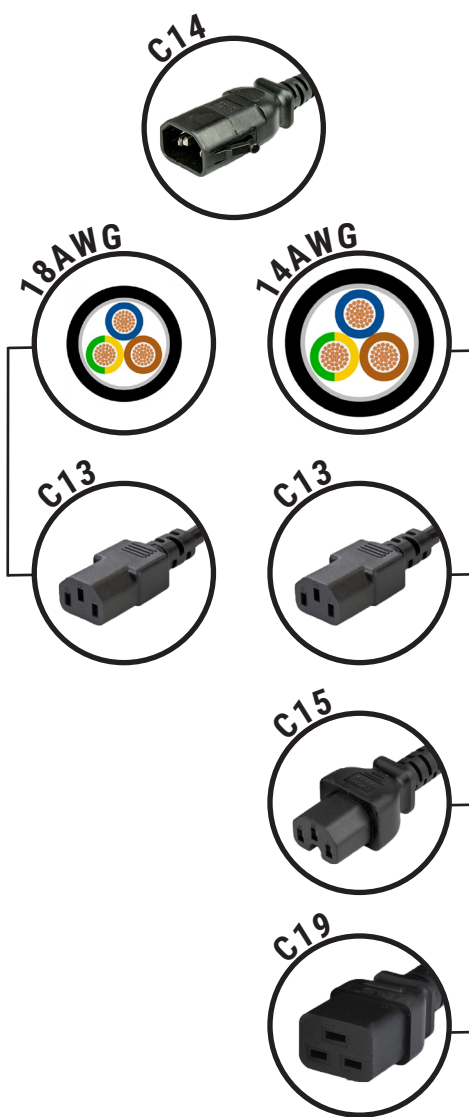

P-Lock Product Sheet

The P-Lock Locking Power Cords are a premium design cable, offering an easy to use locking mechanism engineered for connection with Power Distribution Units commonly used in Data Centers.

We offer the largest stock selection of P-Lock Cables in the World with hundreds of configurations available to choose from.

CONFIGURATIONS

Largest P-Lock Stock in the USA/World

-  BLACK
-  WHITE
-  GREY
-  RED
-  BLUE
-  PURPLE
-  YELLOW
-  ORANGE
-  GREEN
-  PINK