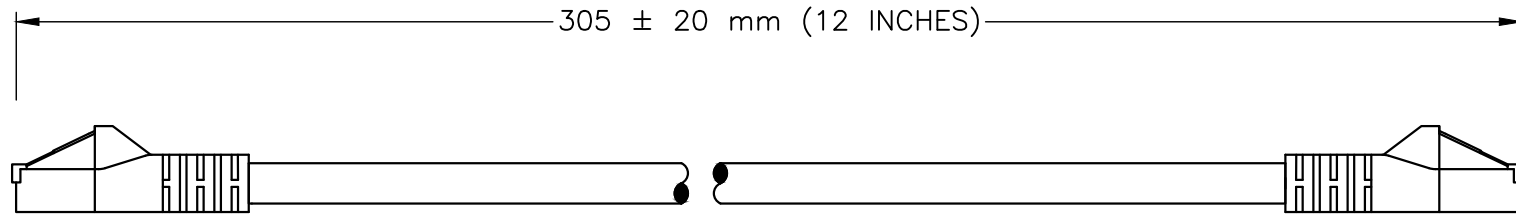

CERTIFICATIONS

ROHS

CAT6 MALE PLUG

CAT6 MALE PLUG

SPECIFICATIONS:

1. OVERALL LENGTH: 1 FOOT
2. WIRE: 24 AWG
3. SHIELD TYPE: UNSHIELDED
4. CABLE END 1: CAT6 MALE PLUG
5. CABLE END 2: CAT6 MALE PLUG
6. DIAMETER: 0.217 INCHES
7. WEIGHT: 0.06 LBS / 0.03 KG
8. COLOR: BLACK
9. MISCELLANEOUS:

ALL DIMENSIONS ARE IN MILLIMETERS

WORLD CORD SETS, INC.

TEL (860)763-2100
FAX (860)763-1183

www.WorldCordSets.com
sales@WorldCordSets.com

TITLE

CAT6 ETHERNET PATCH CABLE, SNAGLESS/MOLDED BOOT

THIS DOCUMENT AND THE INFORMATION CONTAINED HEREIN ARE THE PROPRIETARY CONFIDENTIAL PROPERTY OF WORLD CORD SETS. NO USE OR REPRODUCTION IN PART OR WHOLE MAY BE MADE WITHOUT WRITTEN PERMISSION FROM WORLD CORD SETS.