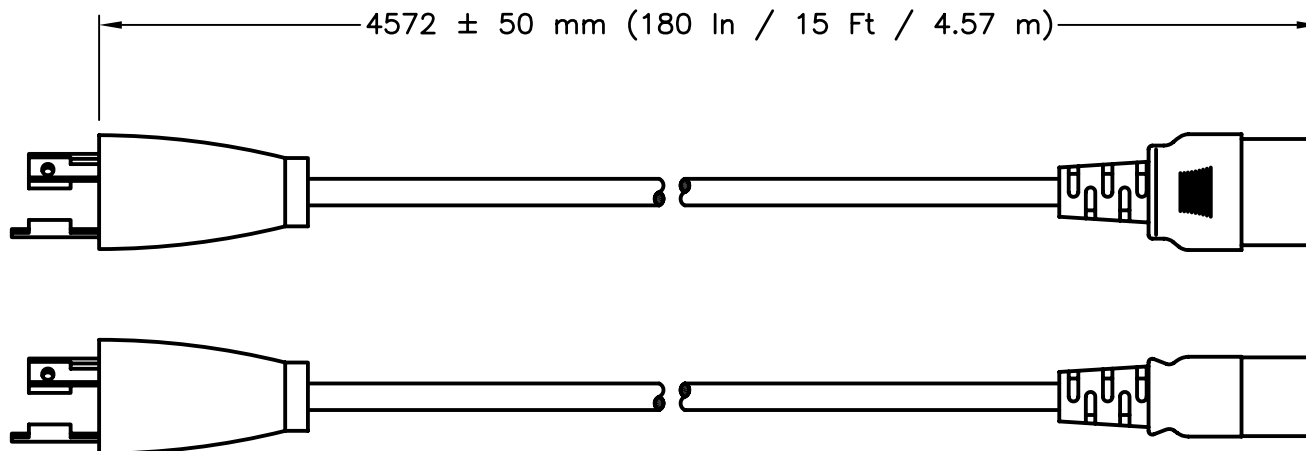

ALL DIMENSIONS ARE IN MILLIMETERS

NEMA L5-20P

IEC 60320 C-19

SPECIFICATIONS:

1. OVERALL LENGTH: 15 FEET (4.57 m)
2. CONDUCTORS: 12awg-3c
3. JACKET: SJT(OW), BLACK
4. PLUG: NEMA L5-20P, TWIST-LOCK, BLACK
5. CONNECTOR: IEC 60320 C-19, BLACK
6. RATED: 20A 125V
7. PUT-UP: BULK
8. WEIGHT (APPROX.): 1.8 LBS (0.82 Kg)

**WORLD CORD SETS, INC.**

TEL (860)763-2100  
FAX (860)763-1183

www.WorldCordSets.com  
sales@WorldCordSets.com

TITLE  
NEMA L5-20P to C-19 20A 125V Power Cord

THIS DOCUMENT AND THE INFORMATION CONTAINED HEREIN ARE THE PROPRIETARY CONFIDENTIAL PROPERTY OF WORLD CORD SETS. NO USE OR REPRODUCTION IN PART OR WHOLE MAY BE MADE WITHOUT WRITTEN PERMISSION FROM WORLD CORD SETS.	SCALE	DATE	PART NO.	REV
	NONE	09-26-2012	L52019-J-180	-