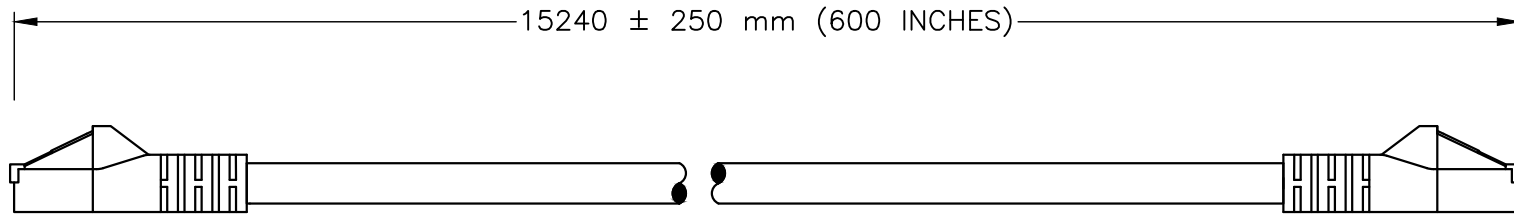

CERTIFICATIONS

ROHS

CAT6 MALE PLUG

CAT6 MALE PLUG

SPECIFICATIONS:

1. OVERALL LENGTH: 50 FEET
2. WIRE: 24 AWG
3. SHIELD TYPE: UNSHIELDED
4. CABLE END 1: CAT6 MALE PLUG
5. CABLE END 2: CAT6 MALE PLUG
6. DIAMETER: 0.217 INCHES
7. WEIGHT: 1.5 LBS / 0.68 KG
8. COLOR: BLACK
9. MISCELLANEOUS:

ALL DIMENSIONS ARE IN MILLIMETERS

WORLD CORD SETS, INC.

TEL (860)763-2100
FAX (860)763-1183

www.WorldCordSets.com
sales@WorldCordSets.com

TITLE
CAT6 ETHERNET PATCH CABLE, SNAGLESS/MOLDED BOOT

THIS DOCUMENT AND THE INFORMATION CONTAINED HEREIN ARE THE PROPRIETARY CONFIDENTIAL PROPERTY OF WORLD CORD SETS. NO USE OR REPRODUCTION IN PART OR WHOLE MAY BE MADE WITHOUT WRITTEN PERMISSION FROM WORLD CORD SETS.