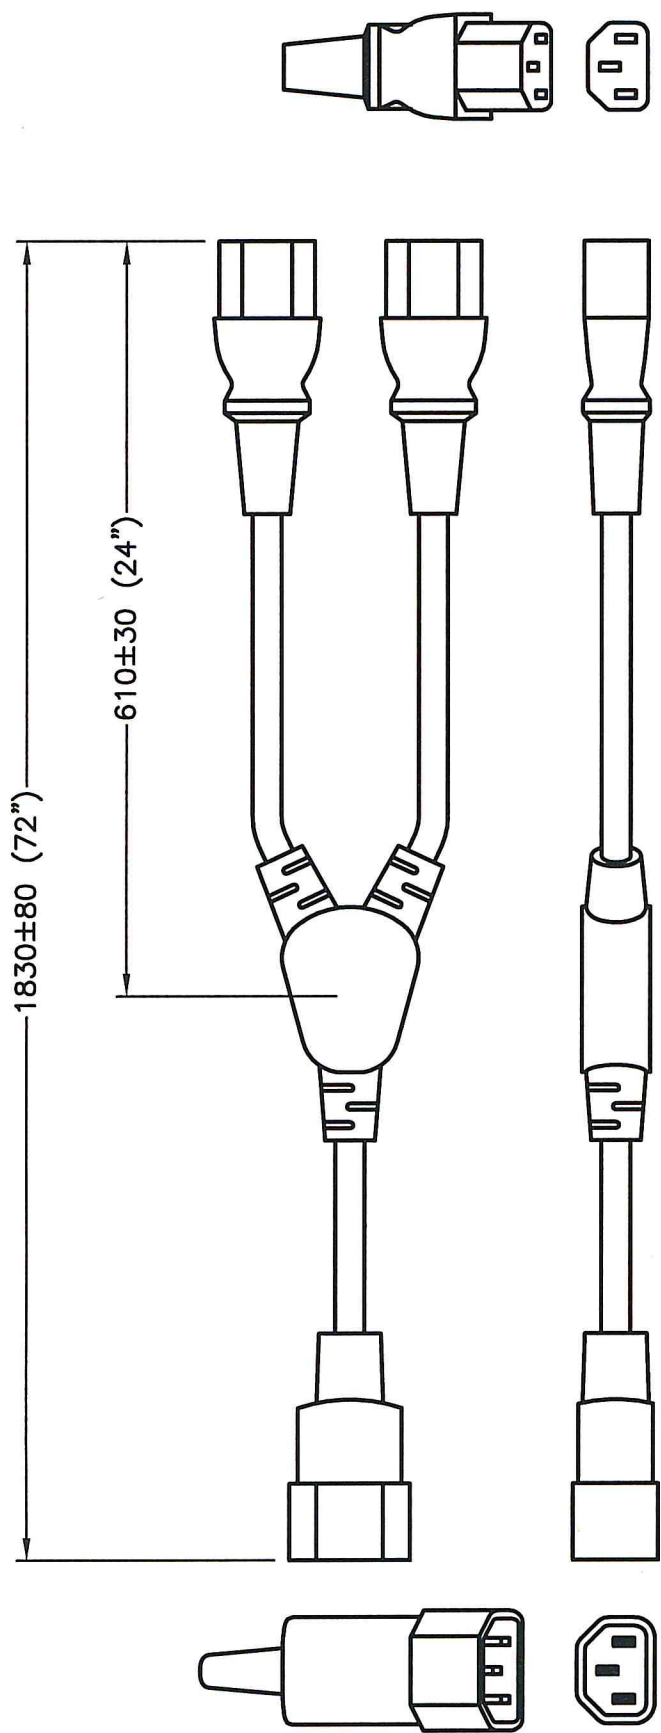

ALL DIMENSIONS ARE IN MILLIMETERS

IEC 60320 C-14

2x IEC 60320 C-13

SPECIFICATIONS:

1. OVERALL LENGTH: 72 INCHES
2. CONDUCTORS: 18awg-3c
3. JACKET: SJT, 105°C, BLACK
4. PLUG: IEC 60320 C14, STRAIGHT, BLACK
5. CONNECTOR: 2X IEC 60320 C13, STRAIGHT, BLACK
6. RATED: 10 AMPERE 250 VOLT
7. PUT-UP: BULK
8. WEIGHT (APPROX): 0.85 LBS / 0.39 Kg