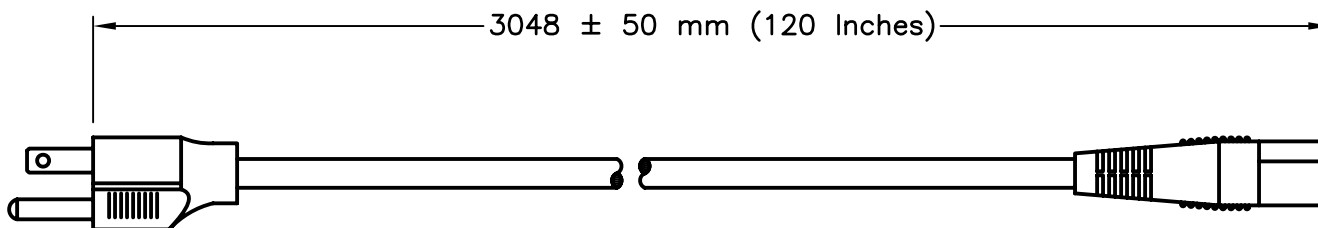

NEMA 5-15P

IEC 60320, C-13

SPECIFICATIONS:

1. OVERALL LENGTH: 10 FEET
2. CONDUCTORS: 18 AWG x 3
3. JACKET: SJT(OW), 105°C, BLACK
4. PLUG: NEMA 5-15P, STRAIGHT, BLACK
5. CONNECTOR: IEC 60320 C-13, STRAIGHT, BLACK
6. RATED: 10 AMPERE 125 VOLT
7. PUT-UP: COILED
8. WEIGHT (APPROX): 0.68 LBS / 0.31 kg