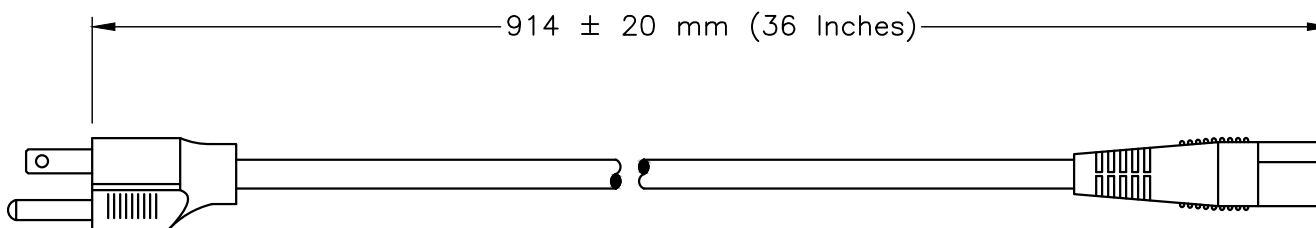

NEMA 5-15P

IEC 60320, C-13

SPECIFICATIONS:

1. OVERALL LENGTH: 3 FEET
2. CONDUCTORS: 14 AWG x 3
3. JACKET: SJT(OW), 105°C, YELLOW
4. PLUG: NEMA 5-15P, STRAIGHT, YELLOW
5. CONNECTOR: IEC 60320 C-13, STRAIGHT, YELLOW
6. RATED: 15 AMPERE 125 VOLT
7. PUT-UP: COILED
8. WEIGHT (APPROX): 0.40 LBS / 0.18 kg