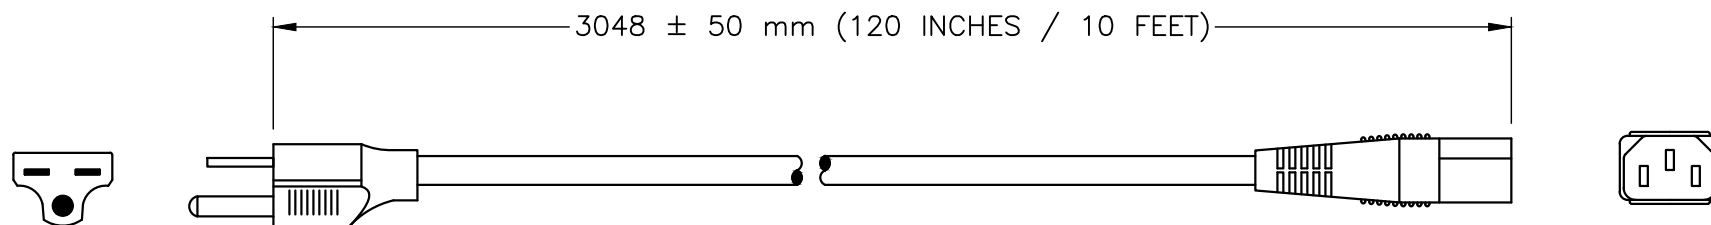

NEMA 6-15P

IEC 60320, C-13

SPECIFICATIONS:

1. OVERALL LENGTH: 10 FEET
2. CONDUCTORS: 14 AWG - 3C
3. JACKET: SJT(OW), 105°C, BLACK
4. PLUG: NEMA 6-15P, STRAIGHT, BLACK
5. CONNECTOR: IEC 60320 C-13, STRAIGHT, BLACK
6. RATED: 15 AMPERE 125 VOLT
7. MISCELLANEOUS