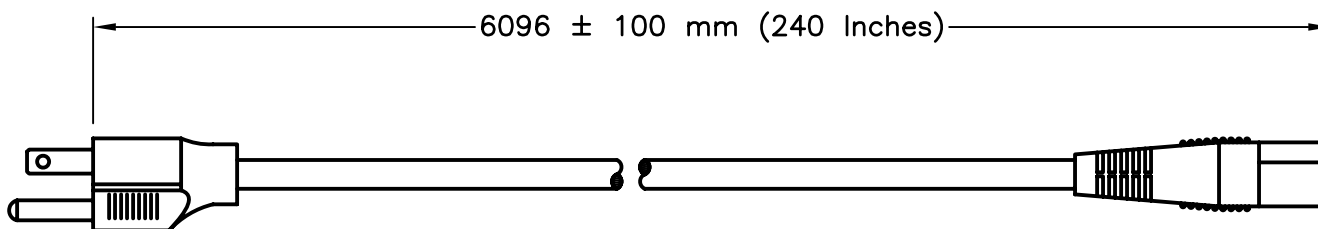

NEMA 5-15P

IEC 60320, C-13

SPECIFICATIONS:

1. OVERALL LENGTH: 20 FEET
2. CONDUCTORS: 14 AWG x 3
3. JACKET: SJT(OW), 105°C, BLACK
4. PLUG: NEMA 5-15P, STRAIGHT, BLACK
5. CONNECTOR: IEC 60320 C-13, STRAIGHT, BLACK
6. RATED: 15 AMPERE 125 VOLT
7. PUT-UP: COILED
8. WEIGHT (APPROX): 1.95 LBS / 0.89 kg

<b>WORLD CORD SETS, INC.</b>			
TEL (860)763-2100			
FAX (860)763-1183		www.WorldCordSets.com	
		sales@WorldCordSets.com	
TITLE			
DETACHABLE POWER CORD			
SCALE	DATE	PART NO.	REV
NONE	06-01-2010	51513-H-240	-