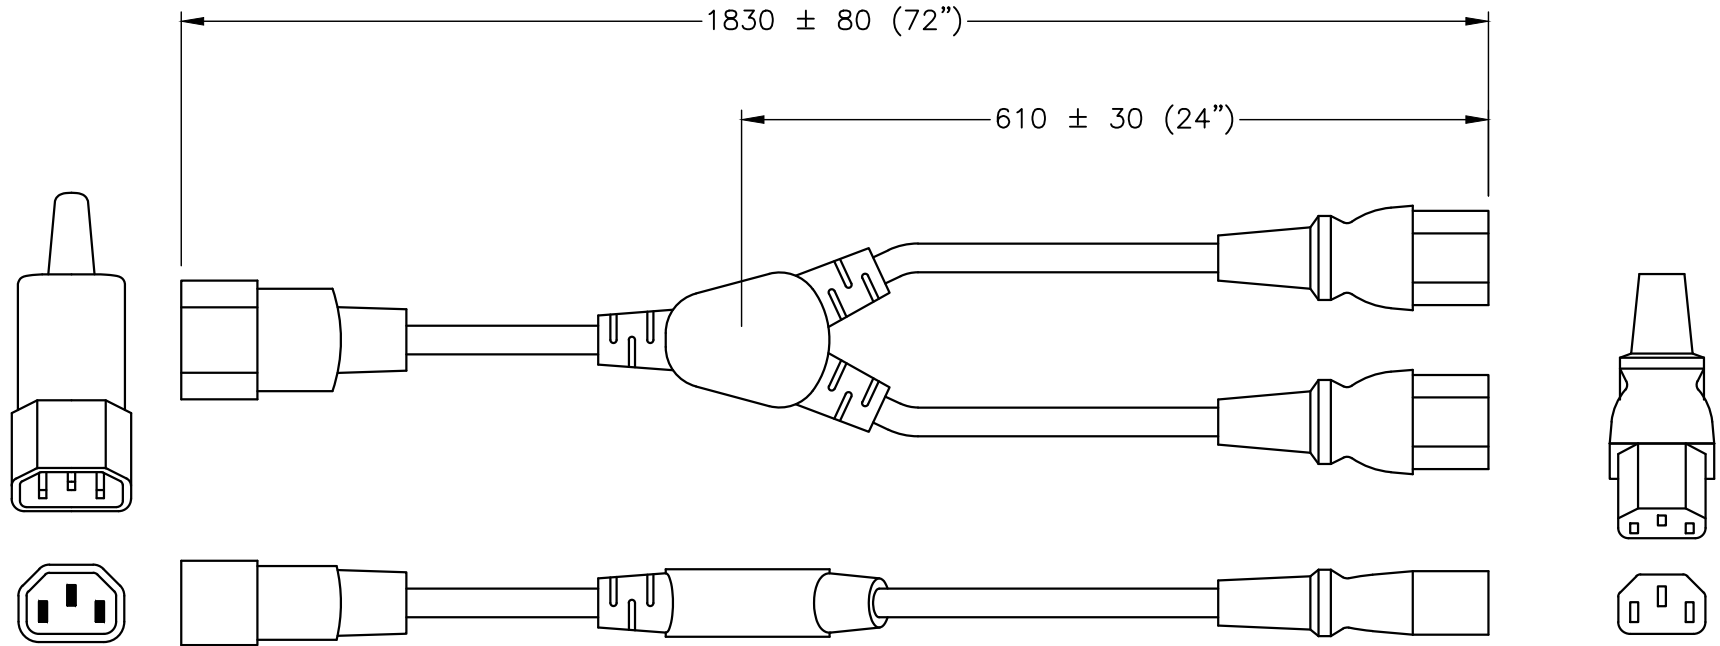

ALL DIMENSIONS ARE IN MILLIMETERS

IEC 60320 C-14

2x IEC 60320 C-13

**SPECIFICATIONS:**

1. OVERALL LENGTH: 72 INCHES
2. CONDUCTORS: 16awg-3c
3. JACKET: SJT, 105°C, BLACK
4. PLUG: IEC 60320 C14, STRAIGHT, BLACK
5. CONNECTOR: 2X IEC 60320 C13, STRAIGHT, BLACK
6. RATED: 13 AMPERE 250 VOLT
7. PUT-UP: BULK
8. WEIGHT (APPROX): 0.85 LBS / 0.39 Kg