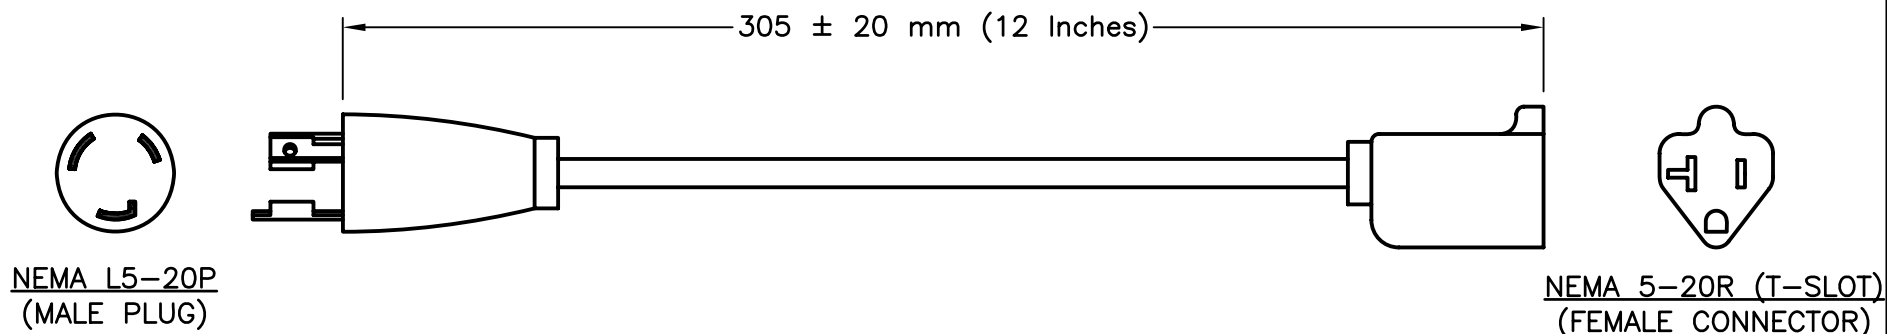

ALL DIMENSIONS ARE IN MILLIMETERS

SPECIFICATIONS:

- 1. OVERALL LENGTH: 1 FT (0.3 m)
- 2. CONDUCTORS: 12AWG-3c
- 3. JACKET: SJT, BLACK
- 4. PLUG: NEMA L5-20P (TWIST-LOCK), BLACK
- 5. CONNECTOR: NEMA 5-20R (T-SLOT), BLACK
- 6. RATED: 20 AMPERE, 125 VOLT
- 7. PUT-UP: BULK
- 8. WEIGHT (APPROX.): 0.4 LBS (0.18 Kg)

WORLD CORD SETS, INC.			
TEL (860)763-2100		www.WorldCordSets.com	
FAX (860)763-1183		sales@WorldCordSets.com	
TITLE			
NEMA L5-20P to 5-20R 20A 125V ADAPTER CORD			
SCALE	DATE	PART NO.	REV
NONE	10-03-2012	L520520-J-012	-