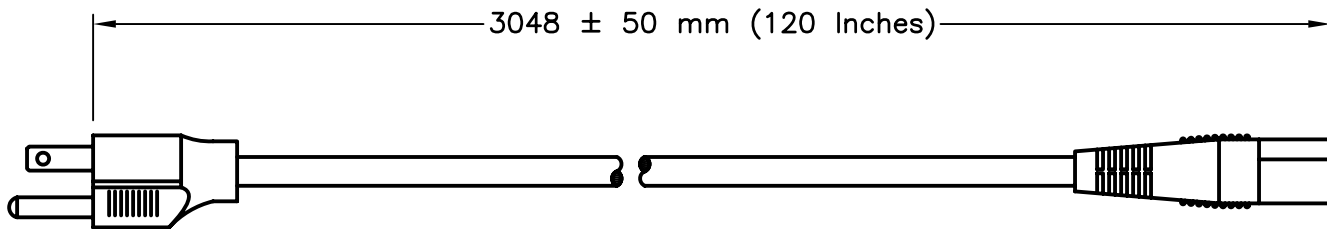

NEMA 5-15P

IEC 60320, C-13

SPECIFICATIONS:

1. OVERALL LENGTH: 10 FEET
2. CONDUCTORS: 14 AWG x 3
3. JACKET: SJT(OW), 105°C, BLUE
4. PLUG: NEMA 5-15P, STRAIGHT
5. CONNECTOR: IEC 60320 C-13, STRAIGHT
6. RATED: 15 AMPERE 125 VOLT
7. PUT-UP: COILED
8. WEIGHT (APPROX): 1.0 LBS / 0.45 kg

SCALE
NONE

DATE
06-01-2010

PART NO.
51513-H-120-BLU

REV
—