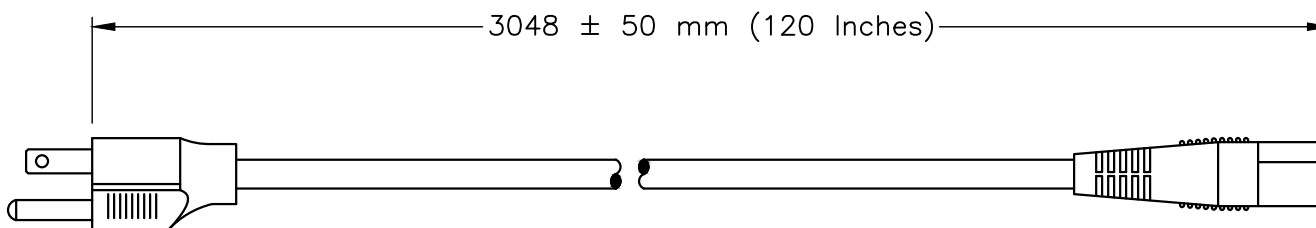

NEMA 5-15P

IEC 60320, C-13

SPECIFICATIONS:

1. OVERALL LENGTH: 10 FEET
2. CONDUCTORS: 14 AWG x 3
3. JACKET: SJT(OW), 105°C, GREEN
4. PLUG: NEMA 5-15P, STRAIGHT, GREEN
5. CONNECTOR: IEC 60320 C-13, STRAIGHT, GREEN
6. RATED: 15 AMPERE 125 VOLT
7. PUT-UP: COILED
8. WEIGHT (APPROX): 1.0 LBS / 0.45 kg

SCALE
NONE

DATE
06-01-2010

PART NO.
51513-H-120-GRN

REV
—