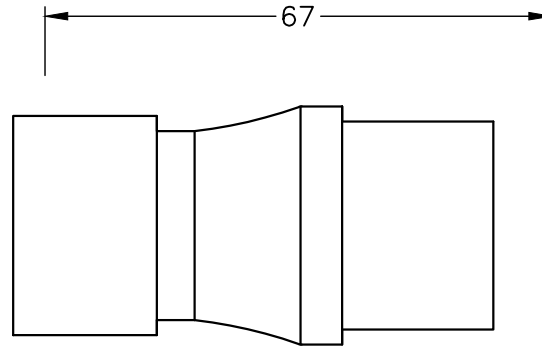

ALL DIMENSIONS ARE IN MILLIMETERS

IEC 60320 C14
(PLUG SIDE)

IEC 60320 C15
(CONNECTOR SIDE)

SPECIFICATIONS:

OVERALL LENGTH: 67 mm
 PLUG: IEC 60320 C14, BLACK
 CONNECTOR: IEC 60320 C15, BLACK
 RATED: 10 AMPERE 125 VOLT

WORLD CORD SETS, INC.

TEL (860)763-2100
 FAX (860)763-1183

www.WorldCordSets.com
 sales@WorldCordSets.com

TITLE

ADAPTER IEC 60320 C14 to IEC 60320 C5

SCALE NONE	DATE 08-19-2016	PART NO. AD-1419	REV -
---------------	--------------------	----------------------------	----------