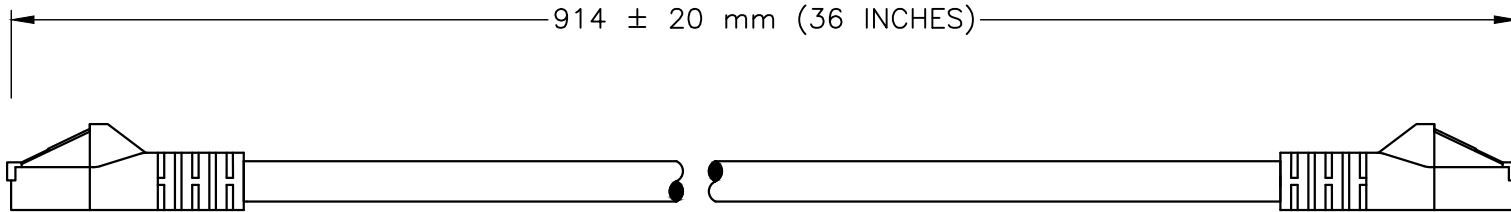

CERTIFICATIONS

ROHS

CAT6 MALE PLUG

CAT6 MALE PLUG

SPECIFICATIONS:

- 1. OVERALL LENGTH: 3 FEET
- 2. WIRE: 24 AWG
- 3. SHIELD TYPE: UNSHIELDED
- 4. CABLE END 1: CAT6 MALE PLUG
- 5. CABLE END 2: CAT6 MALE PLUG
- 6. DIAMETER: 0.217 INCHES
- 7. WEIGHT: 0.11 LBS / 0.05 KG
- 8. COLOR: BLACK
- 9. MISCELLANEOUS:

ALL DIMENSIONS ARE IN MILLIMETERS

WORLD CORD SETS, INC.

TEL (860)763-2100
FAX (860)763-1183

www.WorldCordSets.com
sales@WorldCordSets.com

TITLE
CAT6 ETHERNET PATCH CABLE, SNAGLESS/MOLDED BOOT

THIS DOCUMENT AND THE INFORMATION CONTAINED HEREIN ARE THE PROPRIETARY CONFIDENTIAL PROPERTY OF WORLD CORD SETS. NO USE OR REPRODUCTION IN PART OR WHOLE MAY BE MADE WITHOUT WRITTEN PERMISSION FROM WORLD CORD SETS.