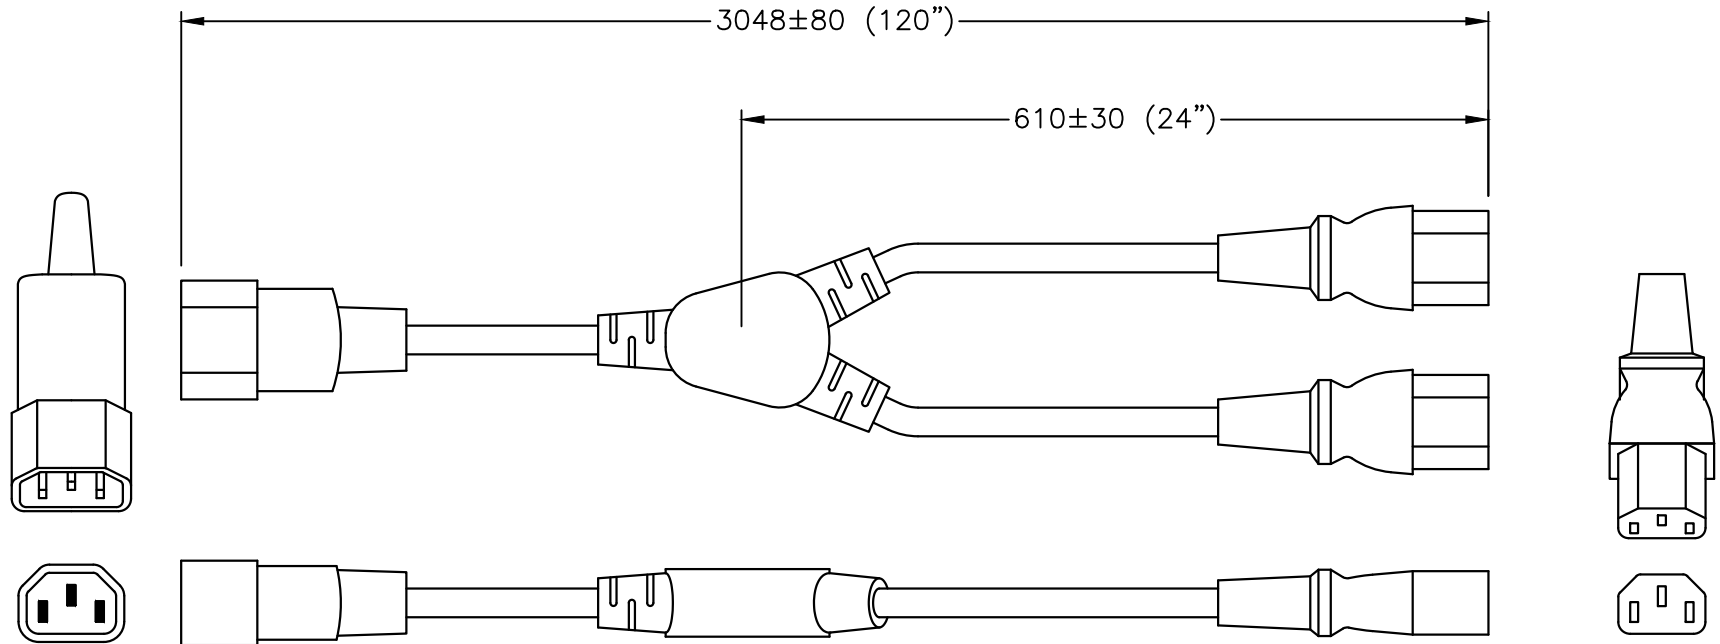

ALL DIMENSIONS ARE IN MILLIMETERS

IEC 60320 C-14

2x IEC 60320 C-13

SPECIFICATIONS:

1. OVERALL LENGTH: 120 INCHES
2. CONDUCTORS: 18awg-3c
3. JACKET: SJT, 105°C, BLACK
4. PLUG: IEC 60320 C14, STRAIGHT, BLACK
5. CONNECTOR: 2X IEC 60320 C13, STRAIGHT, BLACK
6. RATED: 10 AMPERE 250 VOLT
7. PUT-UP: BULK
8. WEIGHT (APPROX): 0.85 LBS / 0.39 Kg