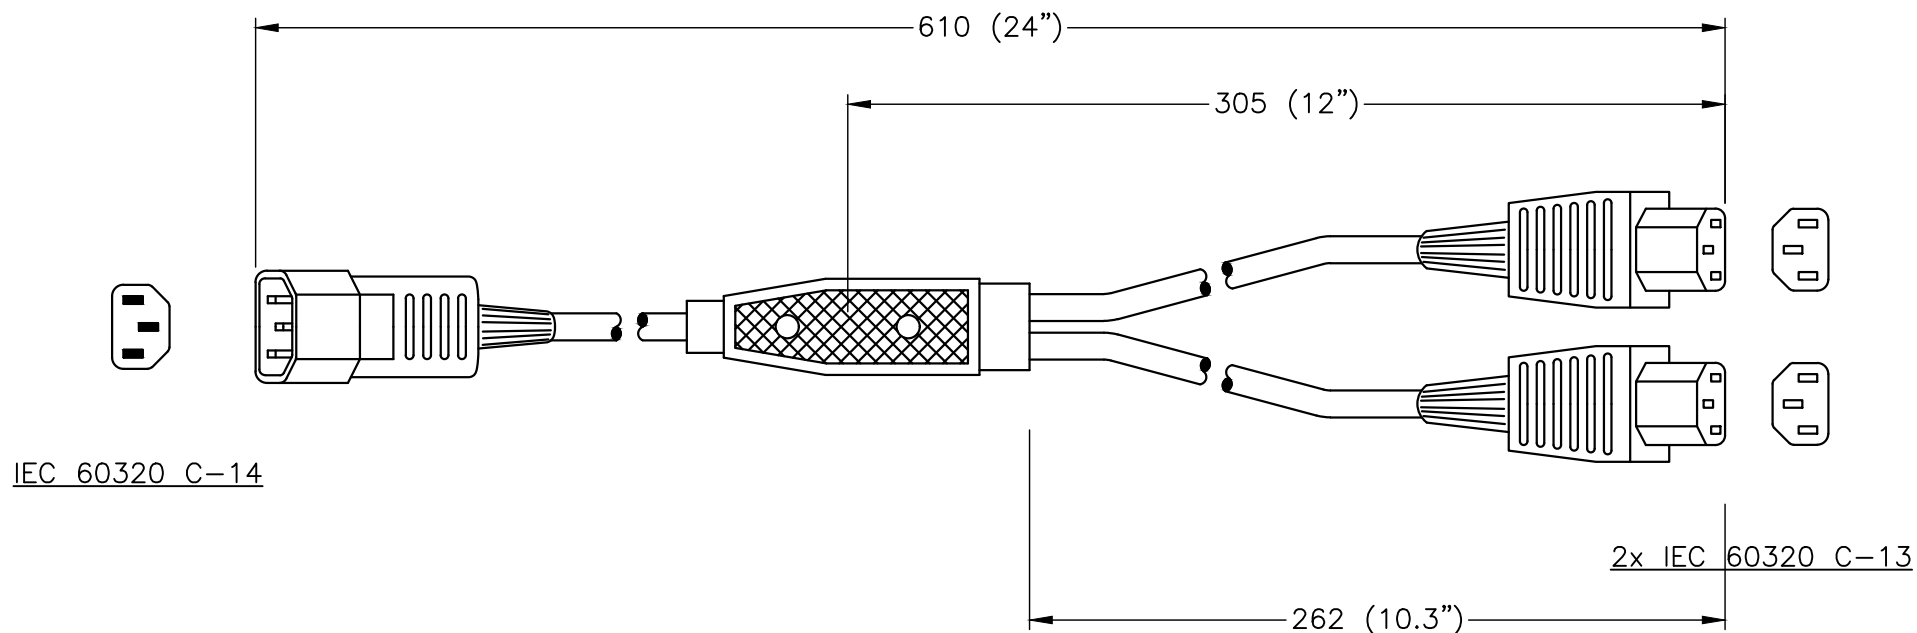

ALL DIMENSIONS ARE IN MILLIMETERS

SPECIFICATIONS:

1. OVERALL LENGTH: 610 mm (24 INCHES)
2. CONDUCTORS: 17awg-3c (3X1.0mm²), BL-BR-GR/Y
3. JACKET: SJTOW (H05VV-F), 105°C, BLACK
4. PLUG: IEC 60320 C14, STRAIGHT, BLACK
5. CONNECTOR: 2x IEC 60320 C13, STRAIGHT, BLACK
6. RATED: 10 AMPERE 250 VOLT
7. PUT-UP: BULK
8. WEIGHT (APPROX): 0.8 LBS / 0.36 Kg

WORLD CORD SETS, INC.	
TEL (860)763-2100	www.WorldCordSets.com
FAX (860)763-1183	sales@WorldCordSets.com

TITLE
C14 TO 2X C13 Y-SPLITTER CORD, SJTOW BLACK 18/3

THIS DOCUMENT AND THE INFORMATION CONTAINED HEREIN ARE THE PROPRIETARY CONFIDENTIAL PROPERTY OF WORLD CORD SETS. NO USE OR REPRODUCTION IN PART OR WHOLE MAY BE MADE WITHOUT WRITTEN PERMISSION FROM WORLD CORD SETS.

SCALE	DATE	PART NO.	REV
NONE	02-27-2014	1413(2)-A-024	-