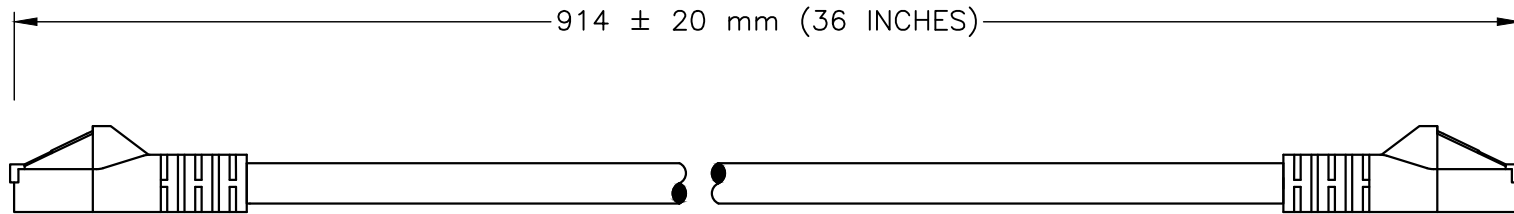

CERTIFICATIONS

ROHS

CAT6 MALE PLUG

CAT6 MALE PLUG

SPECIFICATIONS:

1. OVERALL LENGTH: 3 FEET
2. WIRE: 24 AWG
3. SHIELD TYPE: UNSHIELDED
4. CABLE END 1: CAT6 MALE PLUG
5. CABLE END 2: CAT6 MALE PLUG
6. DIAMETER: 0.217 INCHES
7. WEIGHT: 0.11 LBS / 0.05 KG
8. COLOR: RED
9. MISCELLANEOUS:

ALL DIMENSIONS ARE IN MILLIMETERS

**WORLD CORD SETS, INC.**

TEL (860)763-2100  
FAX (860)763-1183

www.WorldCordSets.com  
sales@WorldCordSets.com

TITLE

CAT6 ETHERNET PATCH CABLE, SNAGLESS/MOLDED BOOT

THIS DOCUMENT AND THE INFORMATION CONTAINED HEREIN ARE THE PROPRIETARY CONFIDENTIAL PROPERTY OF WORLD CORD SETS. NO USE OR REPRODUCTION IN PART OR WHOLE MAY BE MADE WITHOUT WRITTEN PERMISSION FROM WORLD CORD SETS.