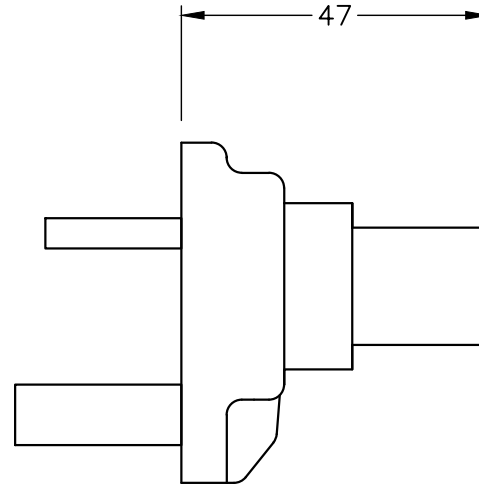

ALL DIMENSIONS ARE IN MILLIMETERS

UK BS1363
(PLUG SIDE)

IEC 60320 C13
(CONNECTOR SIDE)

SPECIFICATIONS:

OVERALL LENGTH: 47 mm
 PLUG: UK BS1363, WHITE
 CONNECTOR: IEC 60320 WHITE
 RATED: 10 AMPERE 250 VOLT

WORLD CORD SETS, INC.

TEL (860)763-2100
 FAX (860)763-1183

www.WorldCordSets.com
 sales@WorldCordSets.com

TITLE
 ADAPTER UK BS1363 TO IEC 60320 C13 PLUG 20A

SCALE NONE	DATE 08-19-2016	PART NO. AD-GA13	REV —
---------------	--------------------	----------------------------	----------