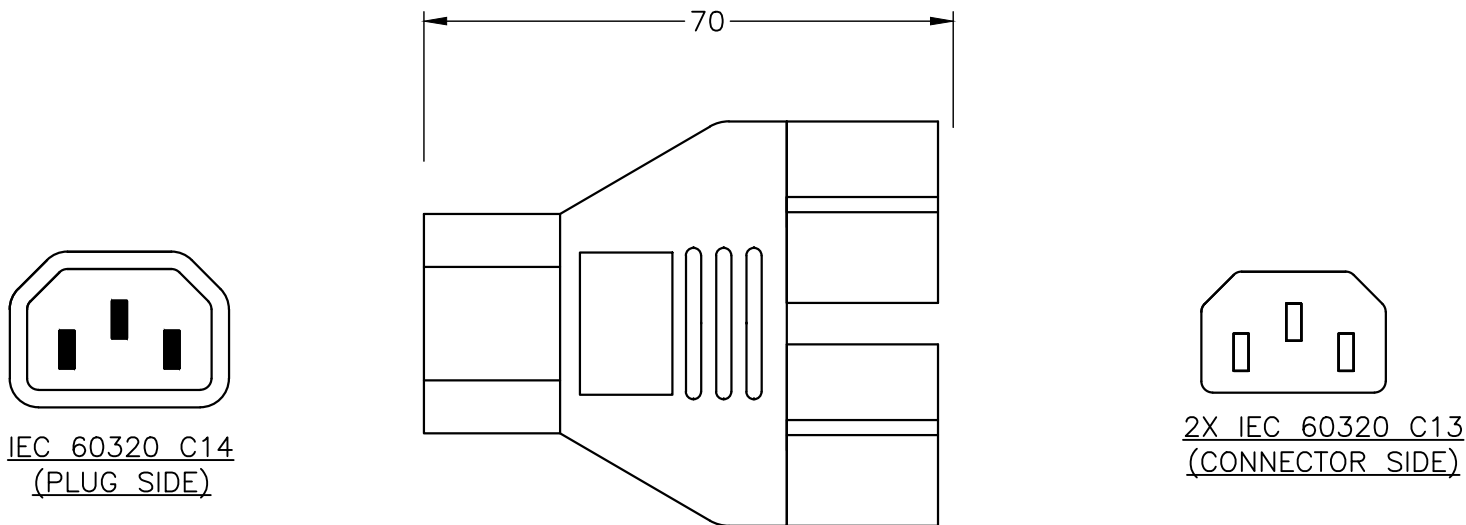

ALL DIMENSIONS ARE IN MILLIMETERS

IEC 60320 C14  
(PLUG SIDE)

2X IEC 60320 C13  
(CONNECTOR SIDE)

**SPECIFICATIONS:**

OVERALL LENGTH: 70 mm  
 PLUG: IEC 60320 C14, BLACK  
 CONNECTOR: 2X IEC 60320 C13, BLACK  
 RATED: 10 AMPERE 125 VOLT