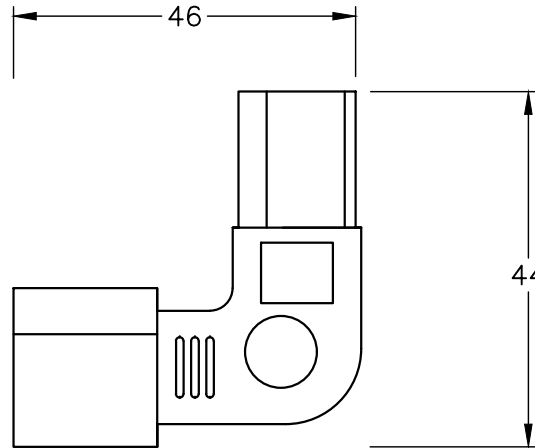

ALL DIMENSIONS ARE IN MILLIMETERS

IEC 60320 C14
(PLUG SIDE)

IEC 60320 C13
(CONNECTOR SIDE)

SPECIFICATIONS:

OVERALL LENGTH: 46 mm X 44 mm
 PLUG: IEC 60320 C14, BLACK
 CONNECTOR: IEC 60320 C13, BLACK
 RATED: 10 AMPERE 125 VOLT

WORLD CORD SETS, INC.

TEL (860)763-2100
 FAX (860)763-1183

www.WorldCordSets.com
 sales@WorldCordSets.com

TITLE
 ADAPTER IEC 60320 C14 IEC 60320 C13 DOWN ANGLE

THIS DOCUMENT AND THE INFORMATION CONTAINED HEREIN ARE THE PROPRIETARY CONFIDENTIAL PROPERTY OF WORLD CORD SETS.
 NO USE OR REPRODUCTION IN PART OR WHOLE MAY BE MADE WITHOUT WRITTEN PERMISSION FROM WORLD CORD SETS.

SCALE NONE	DATE 08-19-2016	PART NO. AD-14D13	REV -
---------------	--------------------	-----------------------------	----------