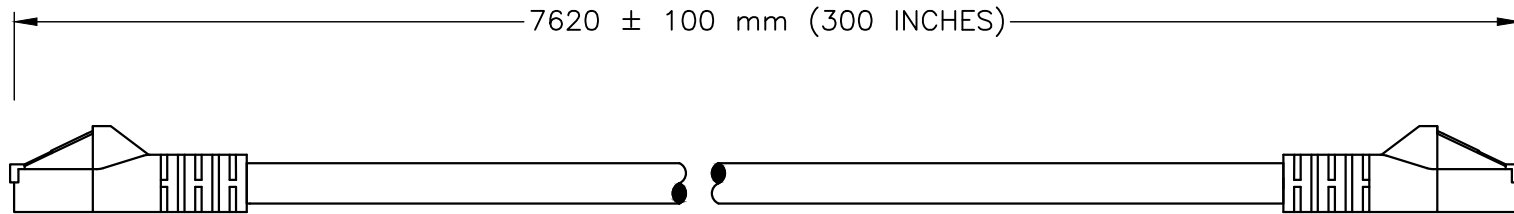

CERTIFICATIONS

ROHS

CAT6 MALE PLUG

CAT6 MALE PLUG

SPECIFICATIONS:

1. OVERALL LENGTH: 25 FEET
2. WIRE: 24 AWG
3. SHIELD TYPE: UNSHIELDED
4. CABLE END 1: CAT6 MALE PLUG
5. CABLE END 2: CAT6 MALE PLUG
6. DIAMETER: 0.217 INCHES
7. WEIGHT: 0.8 LBS / 0.36 KG
8. COLOR: RED
9. MISCELLANEOUS:

ALL DIMENSIONS ARE IN MILLIMETERS

WORLD CORD SETS, INC.

TEL (860)763-2100
FAX (860)763-1183

www.WorldCordSets.com
sales@WorldCordSets.com

TITLE

CAT6 ETHERNET PATCH CABLE, SNAGLESS/MOLDED BOOT

THIS DOCUMENT AND THE INFORMATION CONTAINED HEREIN ARE THE PROPRIETARY CONFIDENTIAL PROPERTY OF WORLD CORD SETS. NO USE OR REPRODUCTION IN PART OR WHOLE MAY BE MADE WITHOUT WRITTEN PERMISSION FROM WORLD CORD SETS.