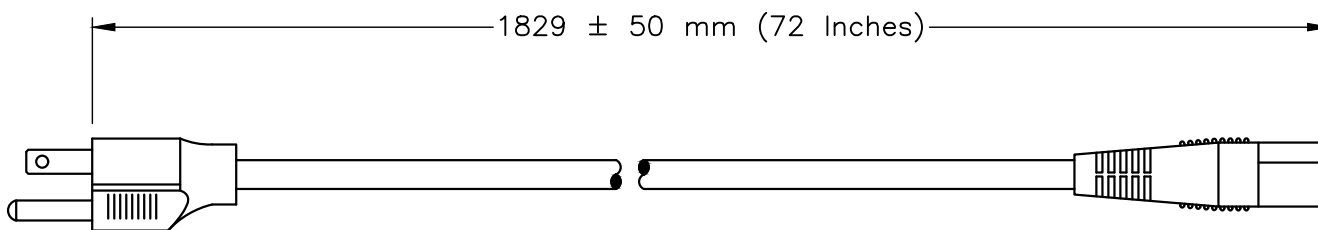

NEMA 5-15P

IEC 60320, C-13

SPECIFICATIONS:

1. OVERALL LENGTH: 6 FEET
2. CONDUCTORS: 18 AWG x 3
3. JACKET: SJT(OW), 105°C, RED
4. PLUG: NEMA 5-15P, STRAIGHT, RED
5. CONNECTOR: IEC 60320 C-13, STRAIGHT, RED
6. RATED: 10 AMPERE 125 VOLT
7. PUT-UP: COILED
8. WEIGHT (APPROX): 0.45 LBS / 0.21 kg

WORLD CORD SETS, INC.

TEL (860)763-2100
FAX (860)763-1183

www.WorldCordSets.com
sales@WorldCordSets.com

TITLE			
DETACHABLE POWER CORD			
SCALE	DATE	PART NO.	REV
NONE	05-03-2010	51513-F-072-RED	-