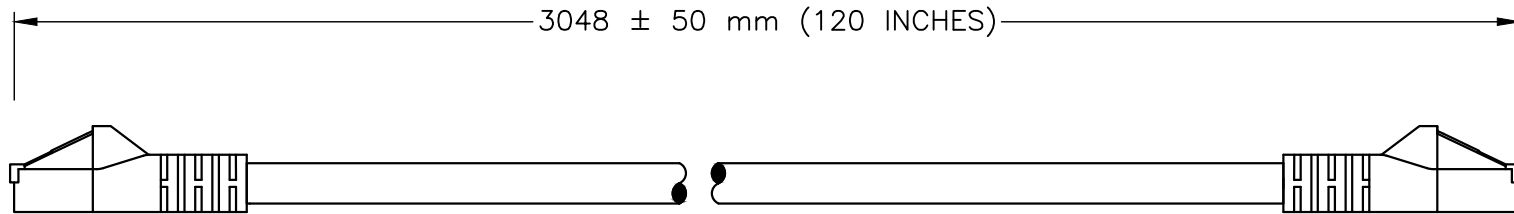

CERTIFICATIONS

ROHS

CAT6 MALE PLUG

CAT6 MALE PLUG

SPECIFICATIONS:

1. OVERALL LENGTH: 10 FEET
2. WIRE: 24 AWG
3. SHIELD TYPE: UNSHIELDED
4. CABLE END 1: CAT6 MALE PLUG
5. CABLE END 2: CAT6 MALE PLUG
6. DIAMETER: 0.217 INCHES
7. WEIGHT: 0.3 LBS / 0.14 KG
8. COLOR: BLACK
9. MISCELLANEOUS:

ALL DIMENSIONS ARE IN MILLIMETERS

WORLD CORD SETS, INC.

TEL (860)763-2100
FAX (860)763-1183

www.WorldCordSets.com
sales@WorldCordSets.com

TITLE
CAT6 ETHERNET PATCH CABLE, SNAGLESS/MOLDED BOOT

THIS DOCUMENT AND THE INFORMATION CONTAINED HEREIN ARE THE PROPRIETARY CONFIDENTIAL PROPERTY OF WORLD CORD SETS.
NO USE OR REPRODUCTION IN PART OR WHOLE MAY BE MADE WITHOUT WRITTEN PERMISSION FROM WORLD CORD SETS.