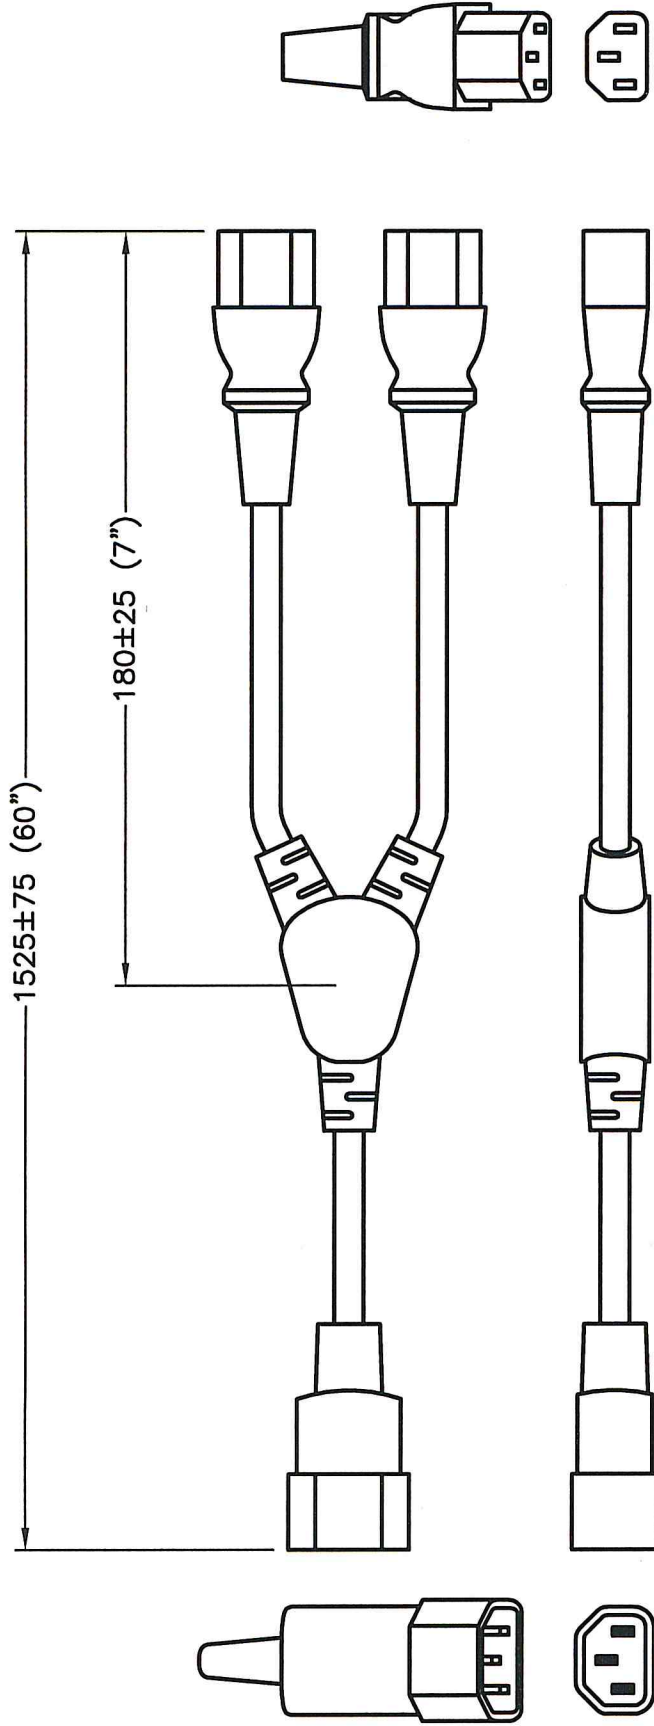

ALL DIMENSIONS ARE IN MILLIMETERS

IEC 60320 C-14

2x IEC 60320 C-13

**SPECIFICATIONS:**

1. OVERALL LENGTH: 60 INCHES
2. CONDUCTORS: 18awg-3c
3. JACKET: Sjt, 105°C, BLACK
4. PLUG: IEC 60320 C14, STRAIGHT, BLACK
5. CONNECTOR: 2X IEC 60320 C13, STRAIGHT, BLACK
6. RATED: 10 AMPERE 250 VOLT
7. PUT-UP: BULK
8. WEIGHT (APPROX): 0.75 LBS / 0.34 Kg