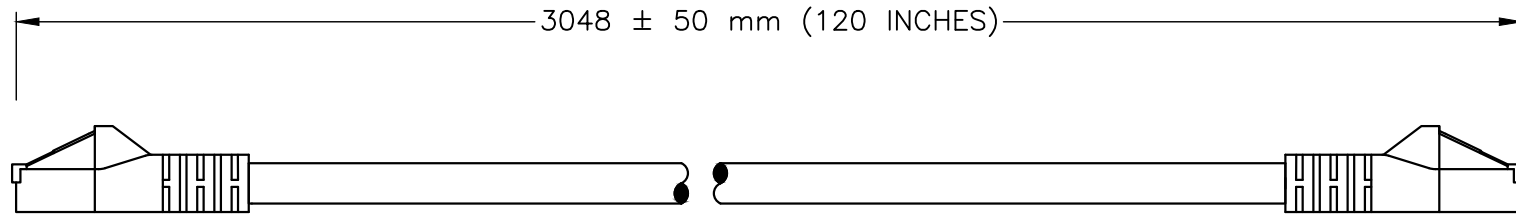

CERTIFICATIONS

ROHS

CAT6 MALE PLUG

CAT6 MALE PLUG

SPECIFICATIONS:

1. OVERALL LENGTH: 10 FEET
2. WIRE: 24 AWG
3. SHIELD TYPE: UNSHIELDED
4. CABLE END 1: CAT6 MALE PLUG
5. CABLE END 2: CAT6 MALE PLUG
6. DIAMETER: 0.217 INCHES
7. WEIGHT: 0.3 LBS / 0.14 KG
8. COLOR: BLUE
9. MISCELLANEOUS:

ALL DIMENSIONS ARE IN MILLIMETERS

WORLD CORD SETS, INC.

TEL (860)763-2100
FAX (860)763-1183

www.WorldCordSets.com
sales@WorldCordSets.com

TITLE

CAT6 ETHERNET PATCH CABLE, SNAGLESS/MOLDED BOOT

THIS DOCUMENT AND THE INFORMATION CONTAINED HEREIN ARE THE PROPRIETARY CONFIDENTIAL PROPERTY OF WORLD CORD SETS. NO USE OR REPRODUCTION IN PART OR WHOLE MAY BE MADE WITHOUT WRITTEN PERMISSION FROM WORLD CORD SETS.